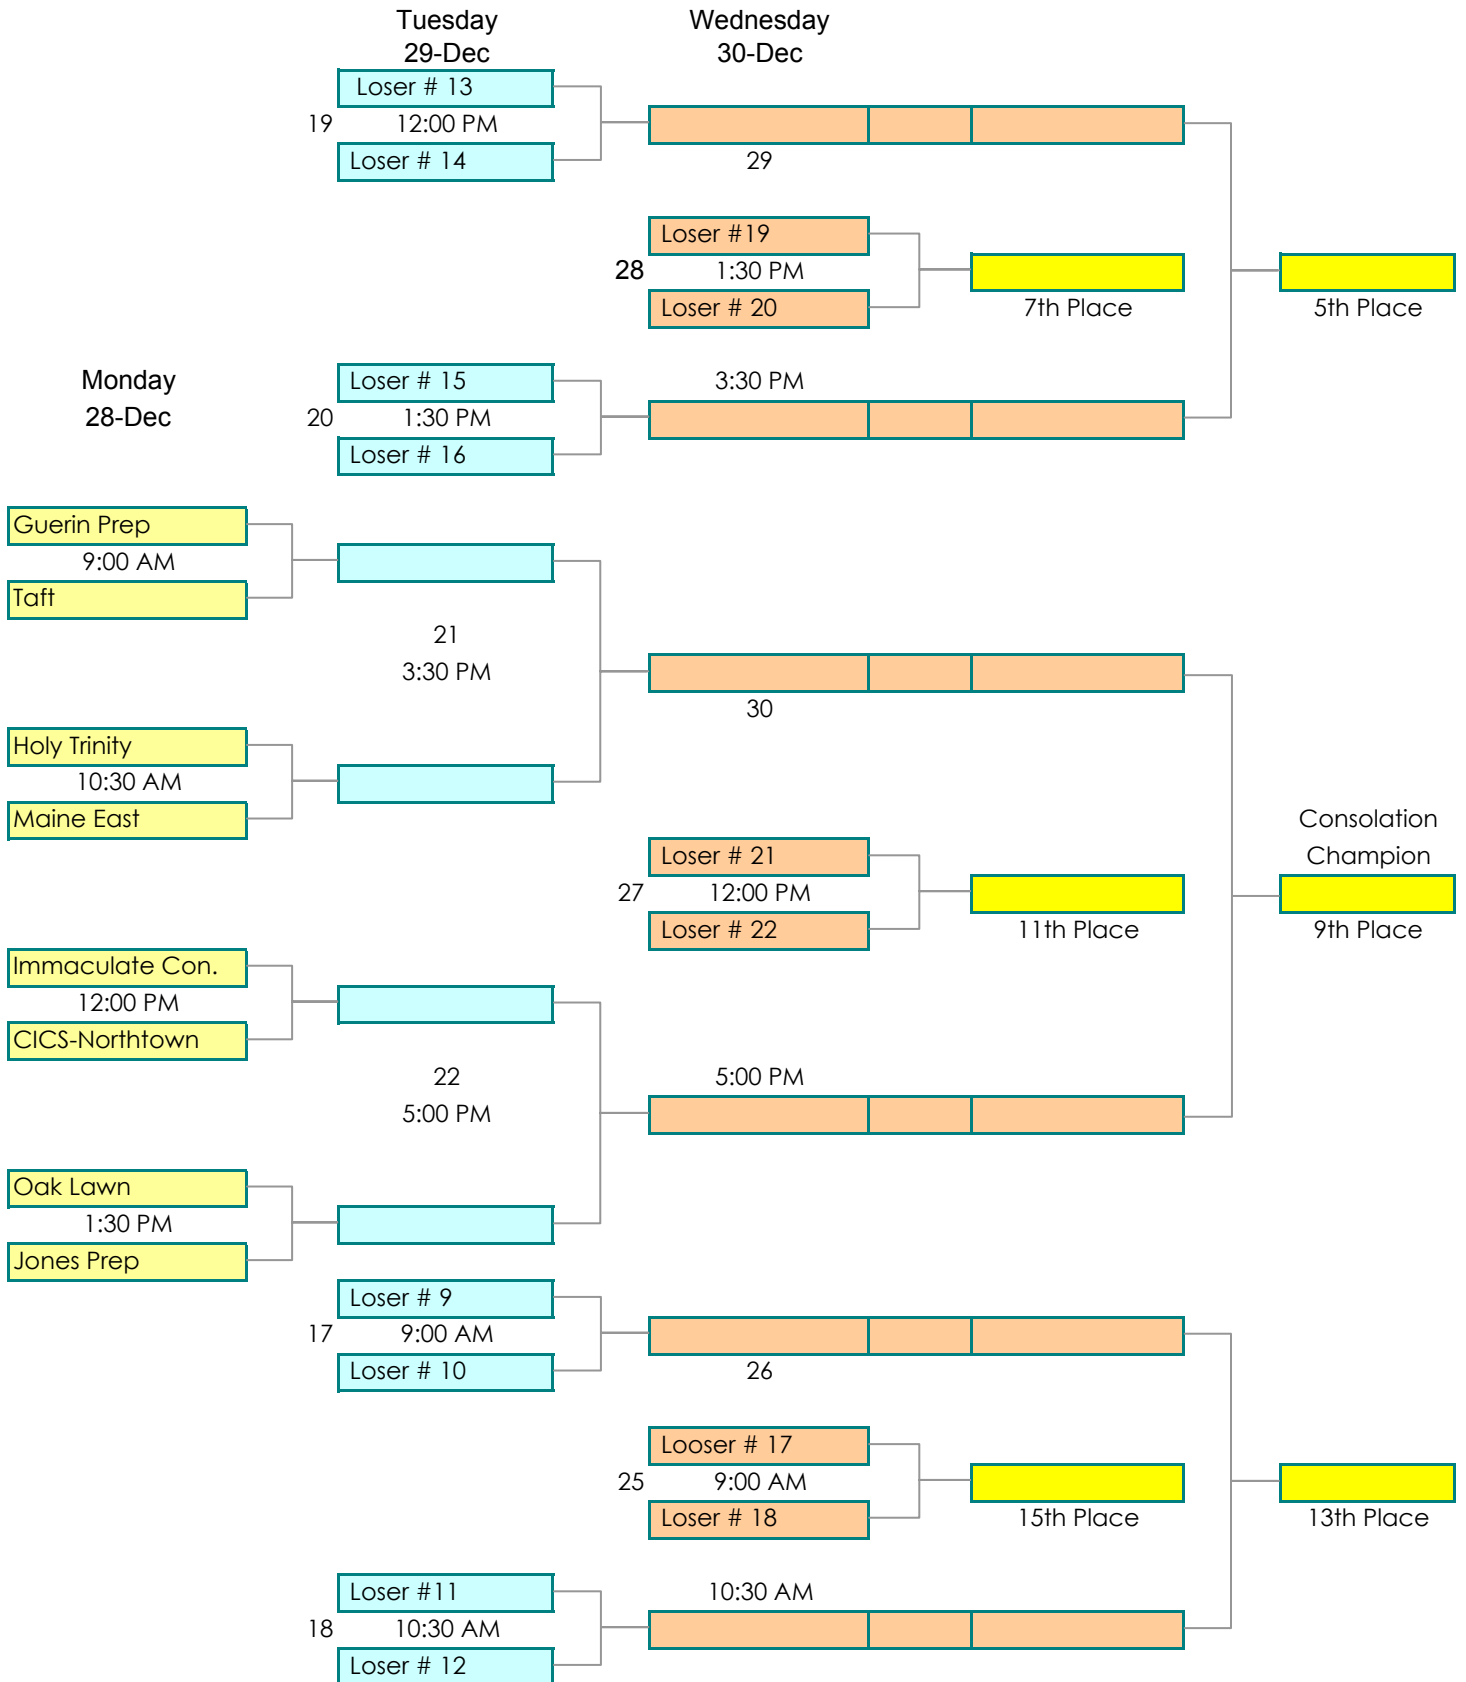

2009 Luther North Holiday Tournament

Winner's Bracket

HOME team is listed on the BOTTOM of the bracket and will wear LIGHT colored uniforms.

2009 Luther North Holiday Tournament

Consolation Bracket

HOME team is listed on the BOTTOM of the bracket and will wear LIGHT colored uniforms.