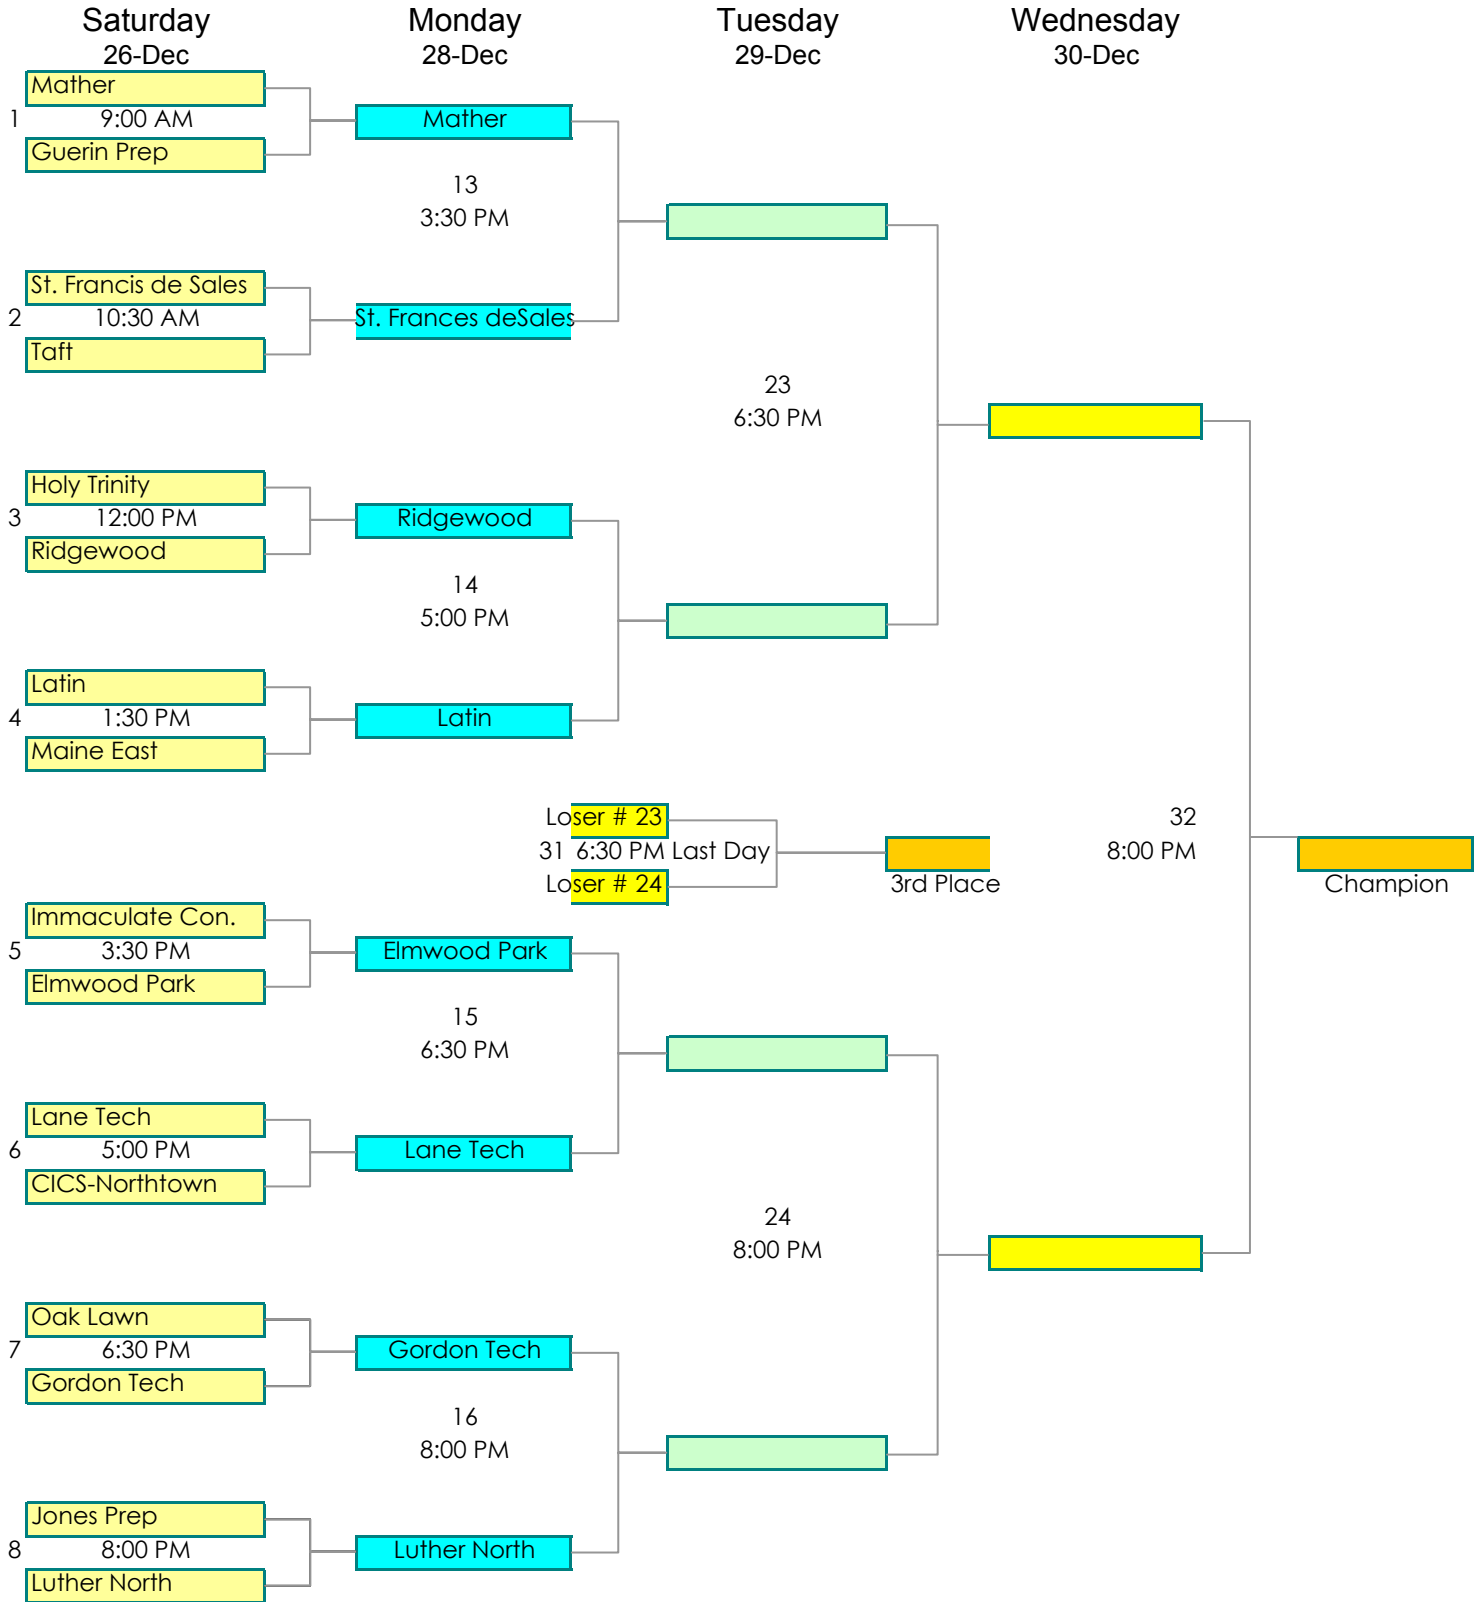

2009 Luther North Holiday Tournament

Winner's Bracket

HOME team is listed on the BOTTOM of the bracket and will wear LIGHT colored uniforms.

2009 Luther North Holiday Tournament

Consolation Bracket

HOME team is listed on the BOTTOM of the bracket and will wear LIGHT colored uniforms.